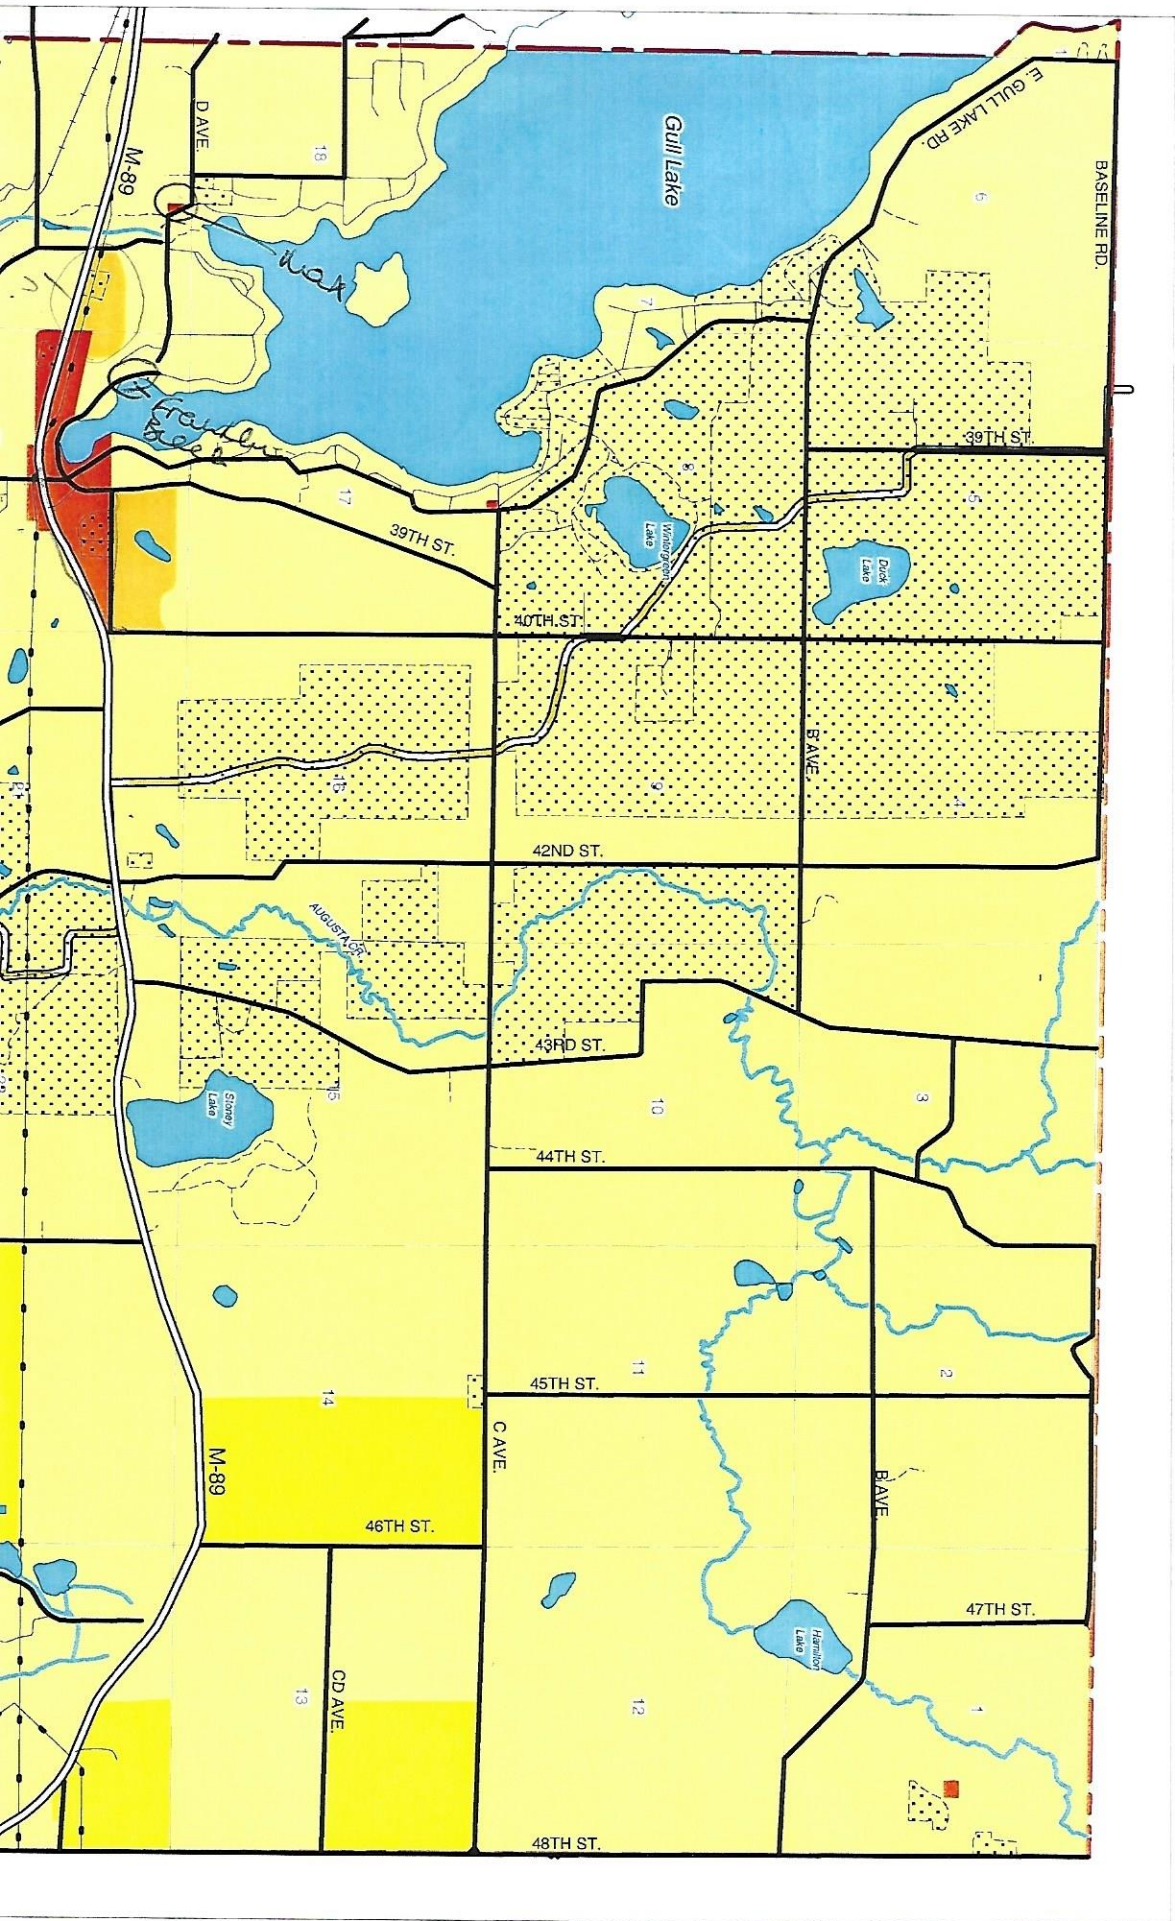

Map VII-1
Future Land Use

Ross Township,
Kalamazoo County

Legend

-  Agricultural/Residential-Rural
-  Residential - Low Density
-  Residential - Medium/High Density
-  Commercial
-  Industrial
-  Lakes and Rivers
-  Institutional Lands

SOURCE: Michigan State University
 Four-Township Water Resources Council
 Gove Associates
 1996 Land Use Information Developed
 by Western Michigan University modified
 using August 2000 Windshield Survey
 by Township Officials