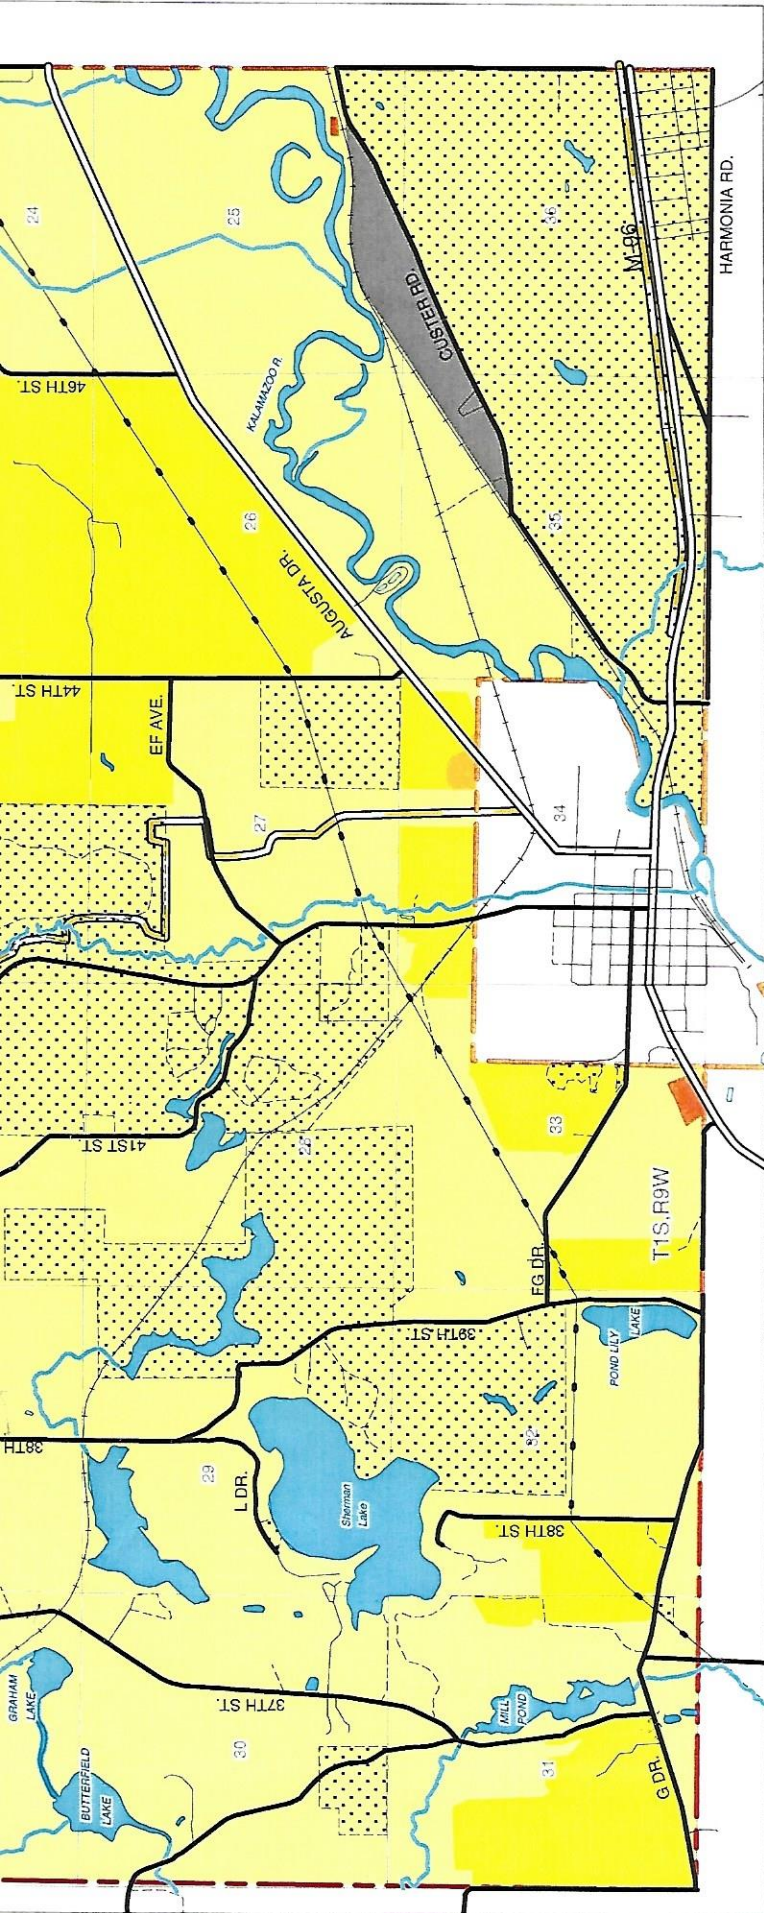

Map VII-1
Future Land Use

Ross Township,
Kalamazoo County

Legend

-  Agricultural/Residential-Rural
-  Residential - Low Density
-  Residential - Medium/High Density
-  Commercial
-  Industrial
-  Lakes and Rivers
-  Institutional Lands

SOURCE: Michigan State University
 Four-Township Water Resources Council
 Gove Associates
 1996 Land Use Information Developed
 by Western Michigan University modified
 using August 2000 Windshield Survey
 by Township Officials